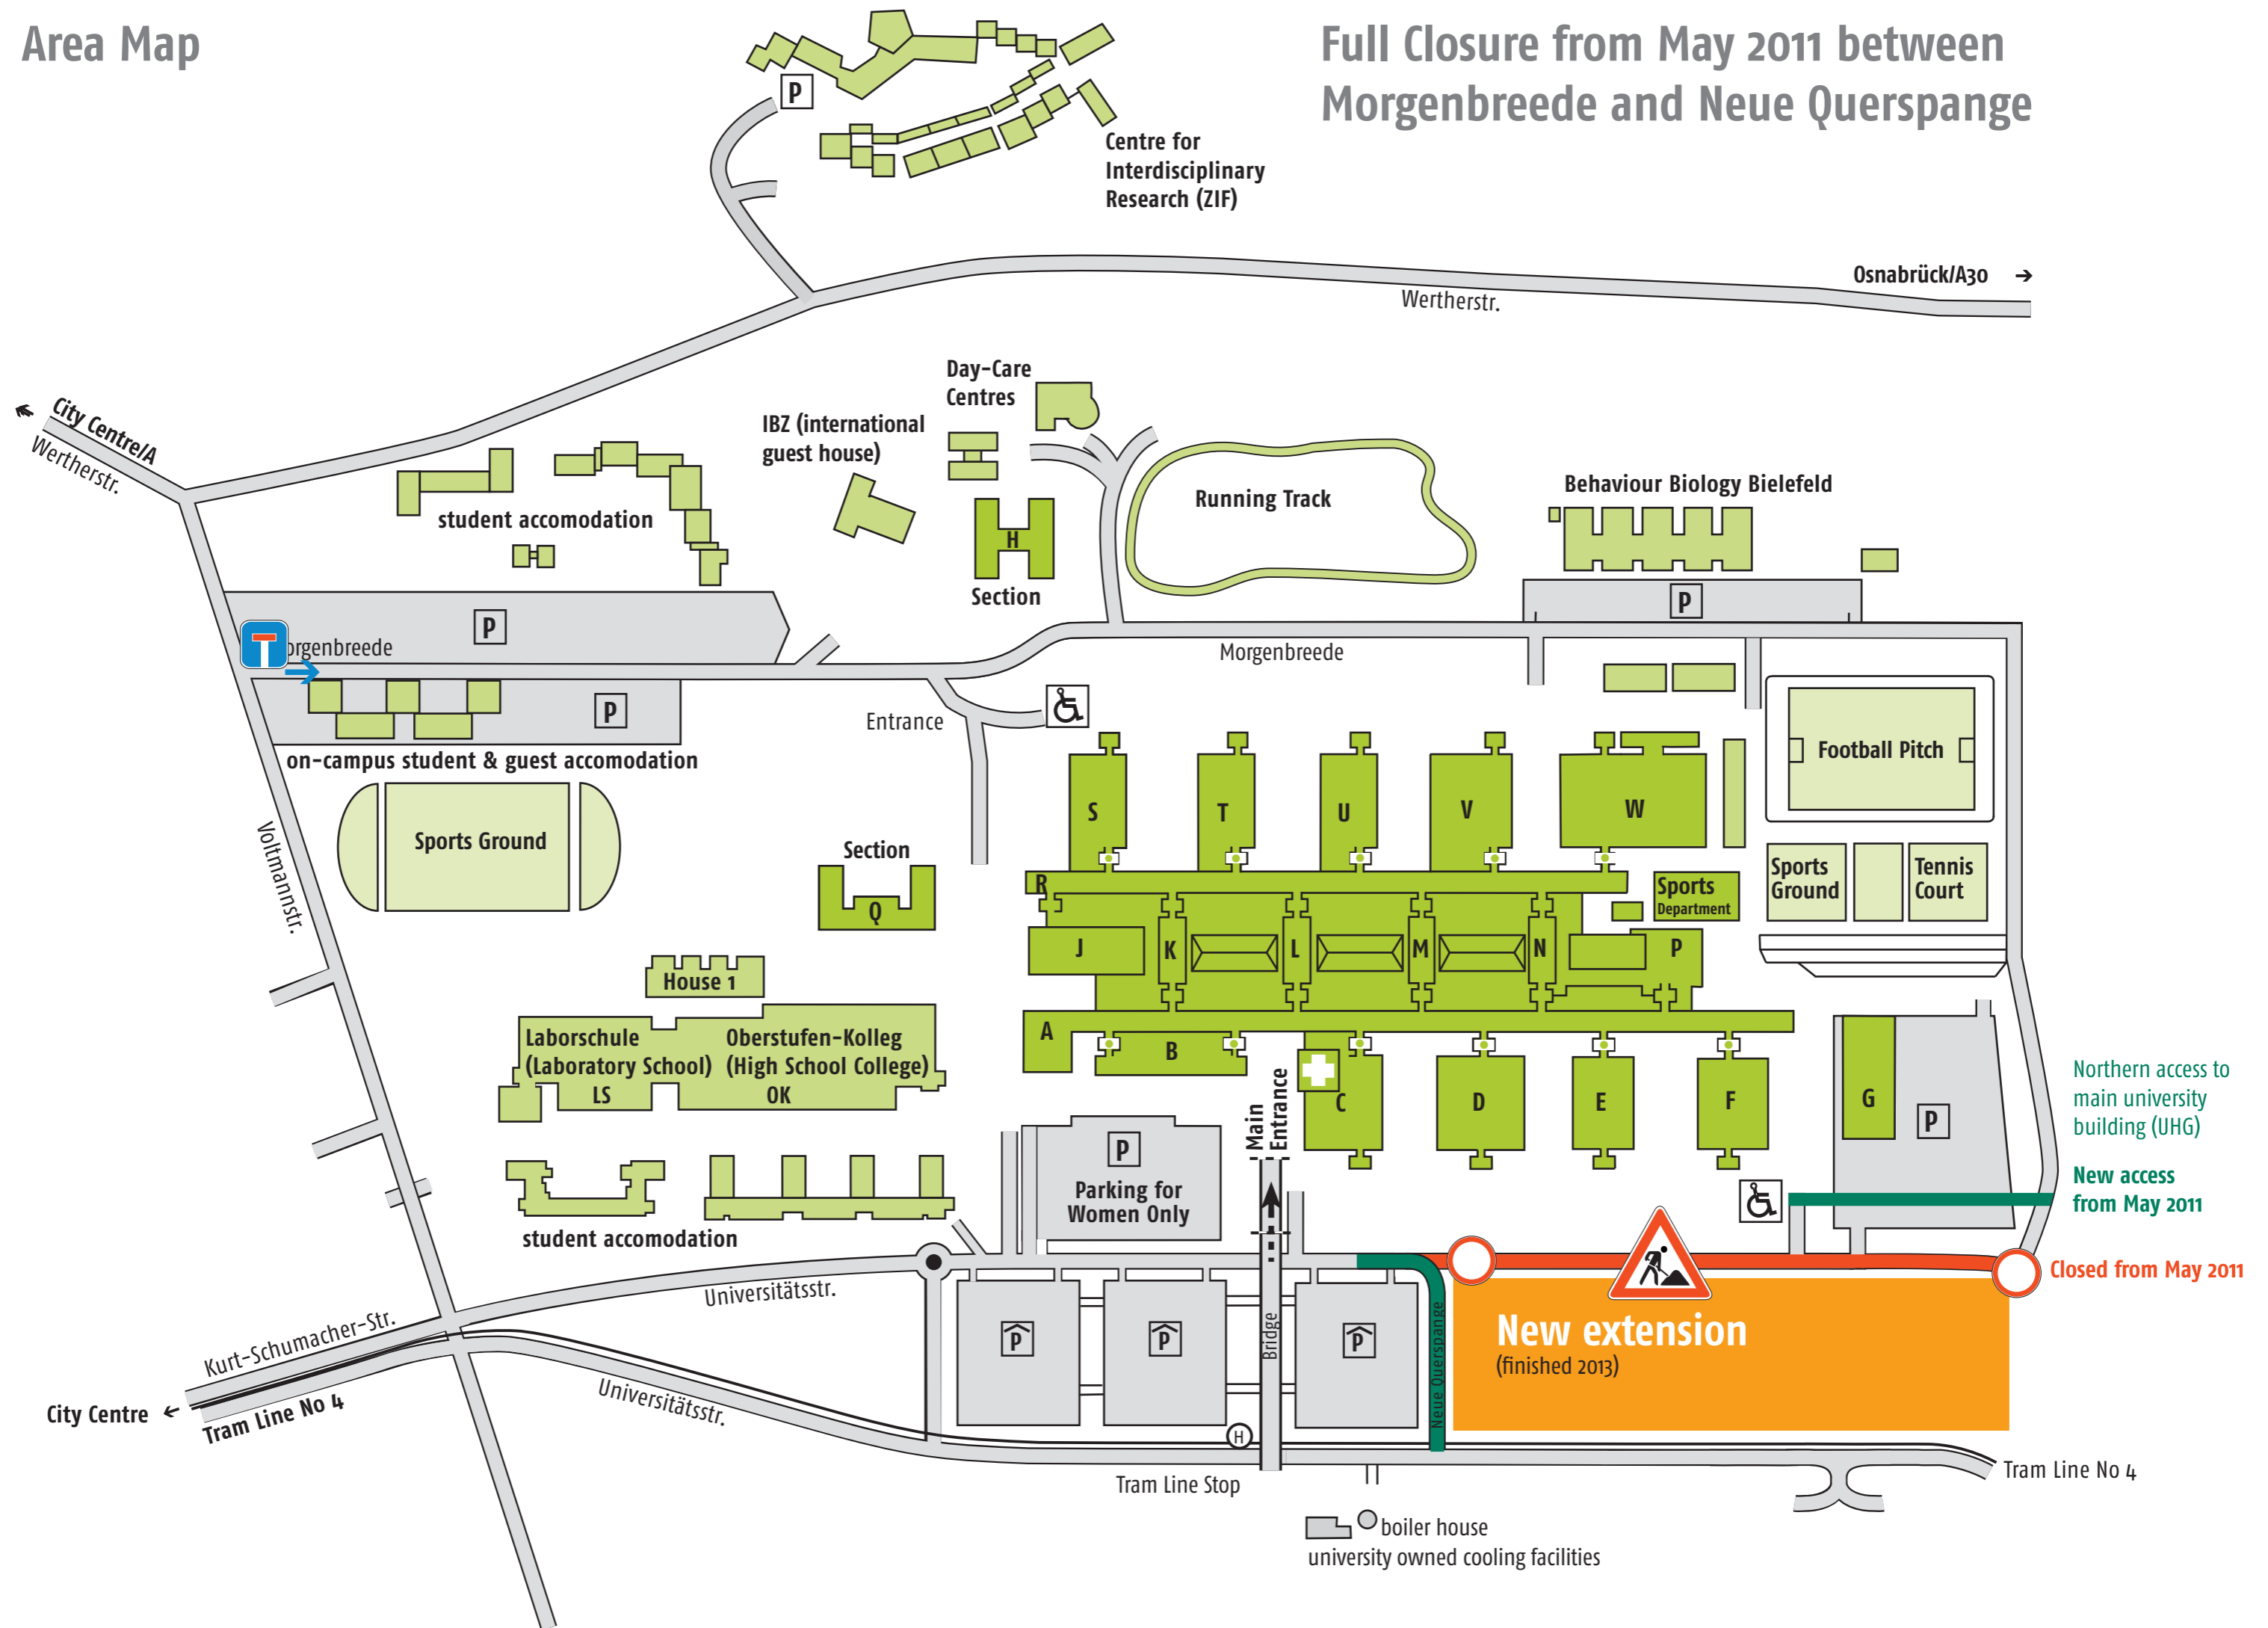

# Area Map

## Full Closure from May 2011 between Morgenbreede and Neue Querspange

Northern access to main university building (UHG)  
New access from May 2011

Closed from May 2011

**New extension**  
(finished 2013)